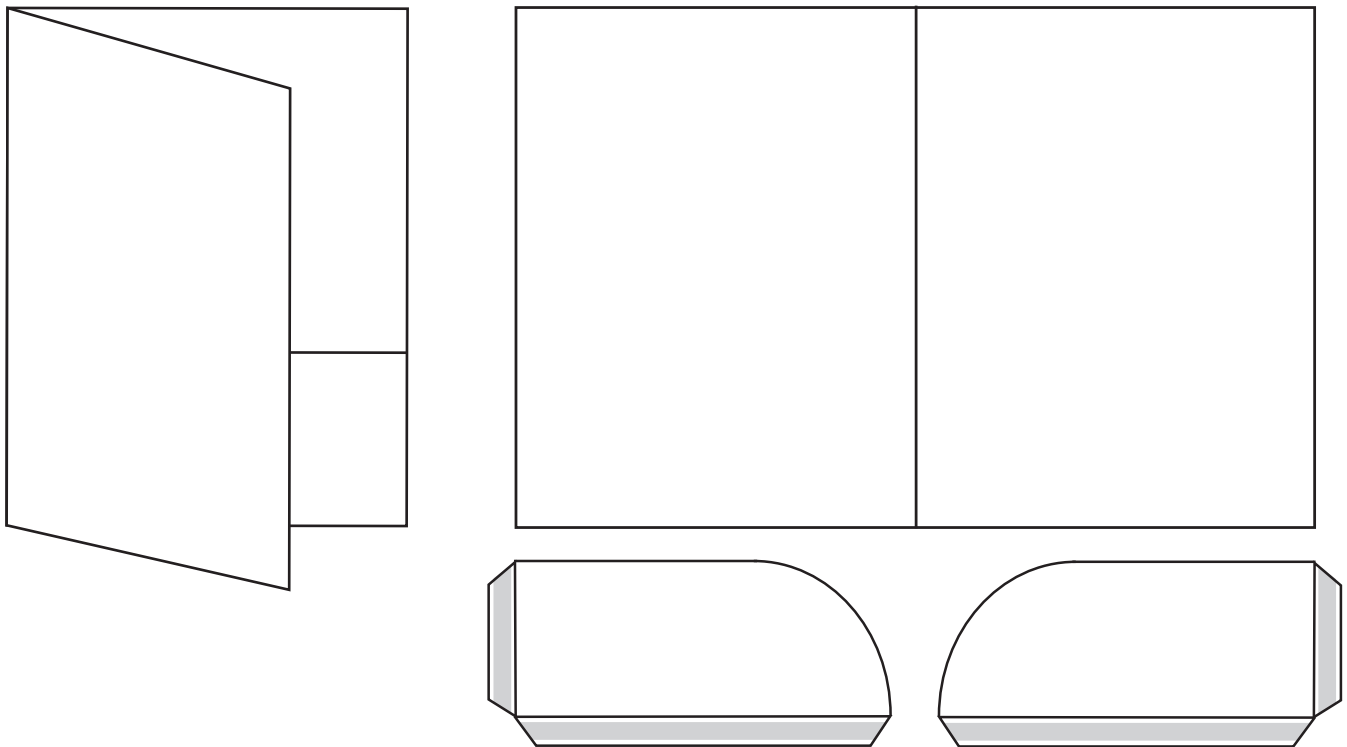

Two Pocket Presentation Folder (1-Up Kit) - 10KK2PF

3 Parts • Assembly Required

One (1) 9" x 12" Folder per 12" x 18" Sheet

Two (2) 4" rounded pockets with business card slits on right pocket
and two (2) 1/2" adhesive strips for attaching the pockets to the folder

GPA[®]

Specialty Substrate Solutions

800-395-9000 • www.askgpa.com

9"

18"

9"

Two Pocket Presentation Folder (1-Up Kit) - 10KK2PF

10 pt. Kromekote • GSM 219 • Caliper 0.0100

Sheet Size: 12" x 18" with 1-up
(Two attachable pockets separate)

GPA

Specialty Substrate Solutions
800-395-9000 • www.askgpa.com

SCORE LINE

12"